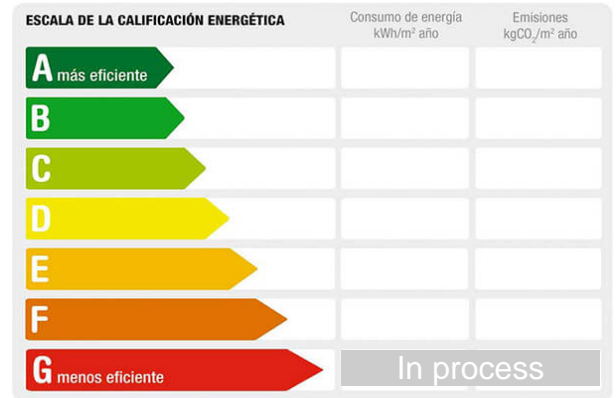

Reference: **1938-CAMPOLIVAR**
Property type: Chalet
Sale/rent: For rent
Price: **5.900 €**
Condition: Good condition

Town: Godella
Province: Valencia
Postal code: 46110
Zone: Campolivar

Sqm built: 476	Floor: parquet	Garages: 3
Hot water: individual	Terraces: 3	Bedrooms: 5
Orientation: southeast	Bathrooms: 3	Antiquity: 1965
Outward/Inward: outward	Cupboards: 5	