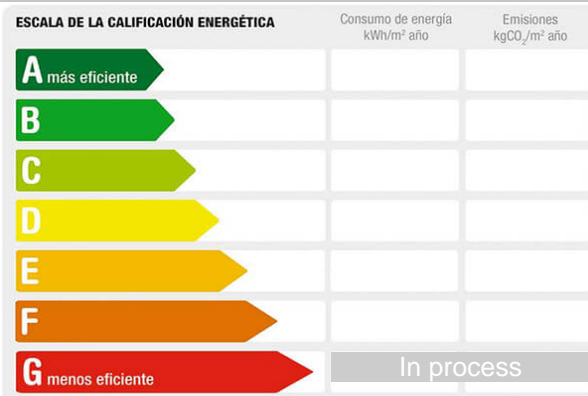

sqm built:	240
living area:	0
plot sq.meters:	0
sqm terrace:	0
stays:	1
bathrooms:	0
toilets:	2
cupboards:	0

elevator:	no
swimming pool:	no
garages:	0
terraces:	0
storage room:	no
garden:	no
courtyard:	no
furnished:	no

floor:
air conditioner:
hot water:
fuel:
orientation:
antiquity:
outward/inward:
community fees/month: 0

description:

Magnífico local comercial en pleno centro de la ciudad. En Pla del Remei, junto a la calle Colon y la GV Marques del Turia, con mucho paso de gente. Inmejorable ubicación.

Tiene 240m2 segun catastro y segun medicion reciente, 204,93m2 utiles, el local esta diafano, dispone de dos grandes escaparates a la calle, techos altos, dos aseos. Puerta de acceso también por el zaguán del edificio.

Este anuncio es a titulo informativo, no vinculante ni contractual con posibles variaciones o erratas.